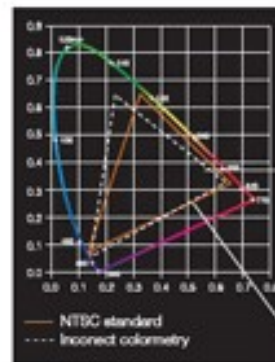

## DLP 1080p technology

Conventional

Samsung

DLP 1080p technology uses 6 color processing rather than 3 color RGB processing to create more vivid, lifelike images. This expansion of the spectrum allows for the most precise, consistent picture quality available. The all digital DLP chip uses millions of tiny mirrors to reflect light and image onto the screen with ultimate precision and extreme reality.

## studio color reproduction

Distorted colors

Exact colors

Enjoy the most natural, lifelike images imaginable with the SP-A800B from SAMSUNG. By accurately reproducing the colorimetry in which the program material was produced, vivid, intense images are achieved. Pure, distortion free images are delivered by the ability to select color coordination values which accurately represent the specific broadcast format; guaranteeing perfect color reproduction.

## 24 frame true film mode

Conventional

Samsung

View the movie as the director intended. Movies are shot using 24 frames per second; 24 frame true film mode faithfully reproduces this original source material by mirroring the filmmakers' original format, and provides the ideal platform for home theater viewing. 24 frame true film mode delivers the most completely accurate representation of the filmmakers' intention, making your experience more true to life.

## set up pattern

Lens Shift

Install Position Shift

With built-in test patterns you can be sure that you will always see the perfect picture. Crosshatch pattern enables focussing and alignment; Picture size pattern controls aspect ratio, overscan, and action/life area.